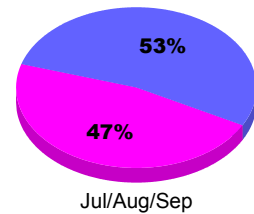

Membership Results
2010-2011

Membership
2009-2010

Month	Net Memb Goal	Actual New Memb	Actual Dropped Memb	Gain/Loss of Memb	Gain/Loss of Memb
Jul/Aug/Sep	12	32	-42	-10	-40
Totals	12	32	-42	-10	-40

Membership Results 2010-2011

Goal, New, Dropped, Gain/Loss

Comparison of Membership Gain/Loss

Current Year Compared to the Previous Year

Gender Comparison 2010-2011

■ Male ■ Female