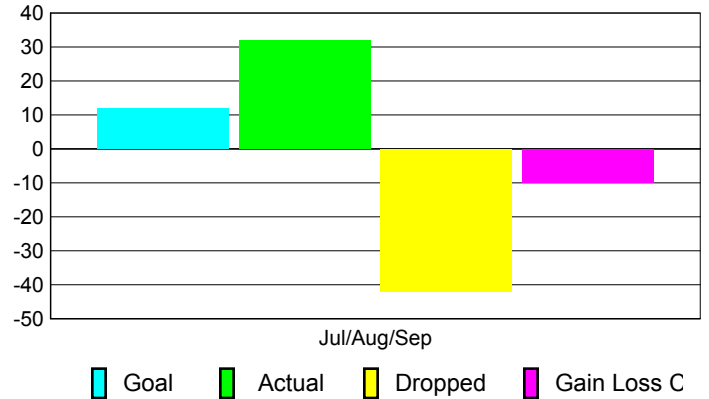

Membership Results 2010-2011

Goal, New, Dropped, Gain/Loss